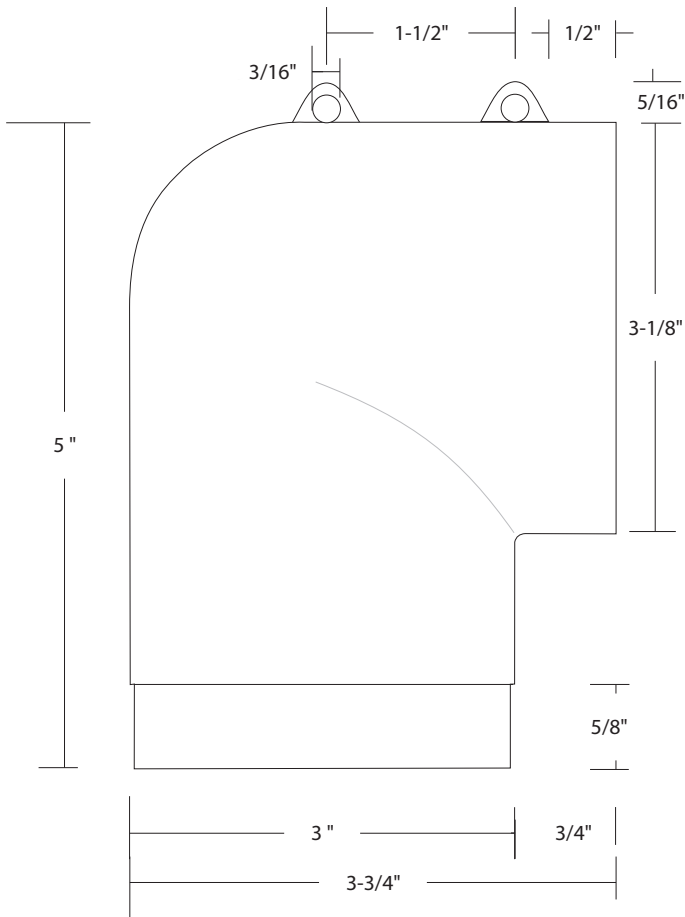

# Plastic Elbows

For 2" x 4" Wall Partition

**P/N 27 885:**  
**3" Diameter Plastic Elbow**

**P/N 27 890:**  
**4" Round to 3-1/2" Oval Elbow**