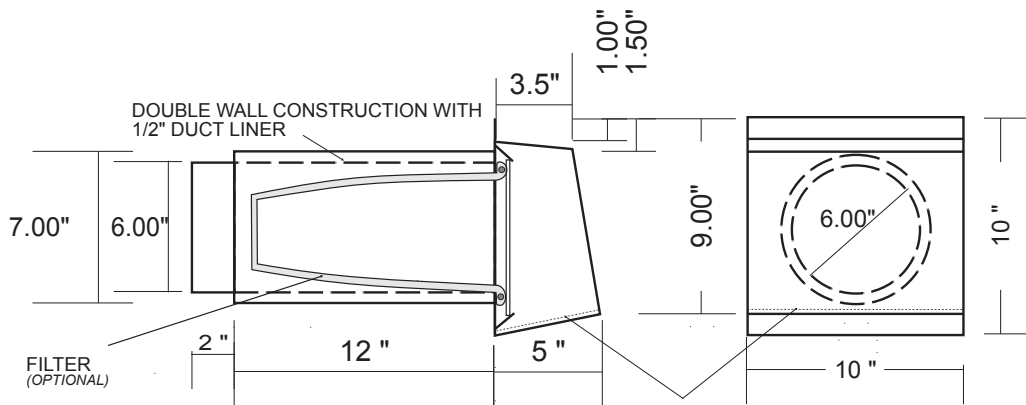

ROOF CAPS, WALL HOODS, GRILLES & DUCT FITTINGS
Insulated Vent Hood
6" with Filter Option

PRODUCT
SPECIFICATIONS
& TECHNICAL
DATA

6" Insulated Vent Hood – P/N 22 206

© 2013 American ALDES Ventilation Corporation. Reproduction or distribution, in whole or in part, of this document, in any form or by any means, without the express written consent of American ALDES Ventilation Corporation, is strictly prohibited. The information contained within this document is subject to change without prior written notice.