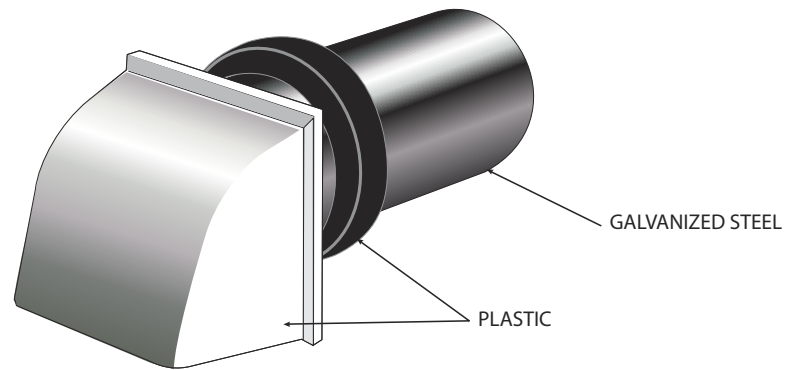

ROOF CAPS, WALL HOODS, GRILLES & DUCT FITTINGS
Exhaust or Supply Vent
 With White Plastic Cap

PRODUCT
 SPECIFICATIONS
 & TECHNICAL
 DATA

Exhaust or Supply Vent with White Plastic Cap

PART NUMBER	SIZE	DIMENSIONS	
		A	B
22 025	5"	5"	3"
22 026	6"	6"	3"