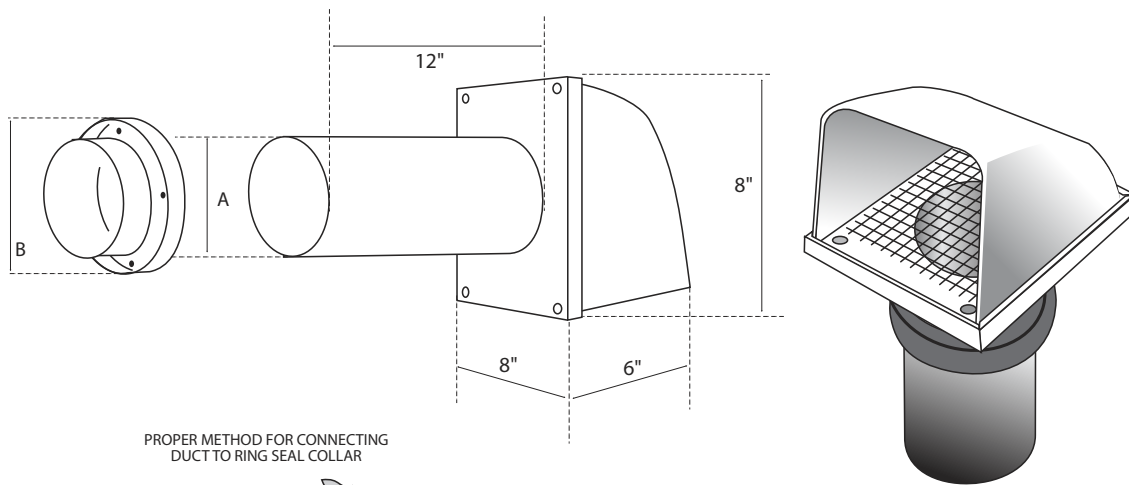

ROOF CAPS, WALL HOODS, GRILLES & DUCT FITTINGS
Exhaust or Supply Vent
 With White Plastic Cap

PRODUCT
 SPECIFICATIONS
 & TECHNICAL
 DATA

Exhaust or Supply Vent with White Plastic Cap

PART NUMBER	SIZE	DIMENSIONS	
		A	B
22 025	5"	5"	3"
22 026	6"	6"	3"